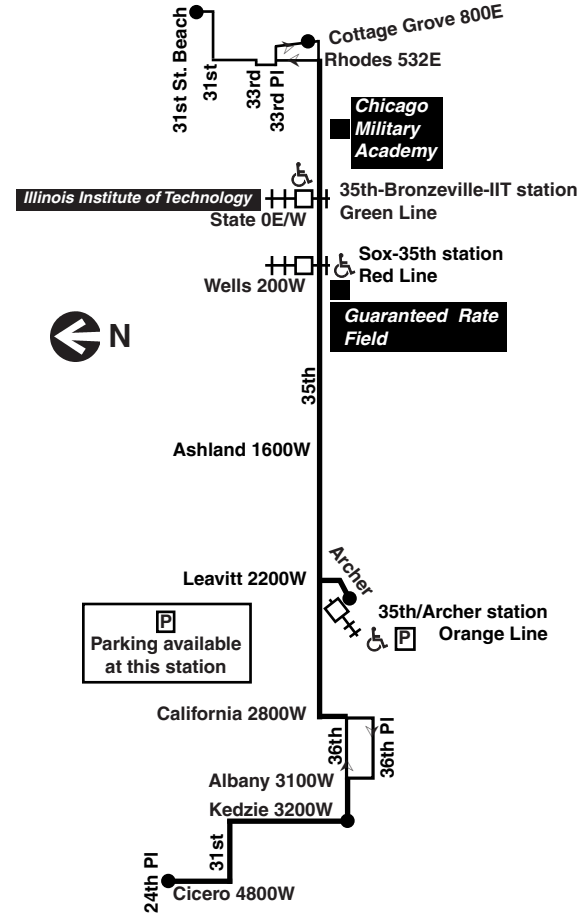

Federal law requires priority seating be designated for seniors and people with disabilities. **Please stand up** and yield these seats when needed for qualifying riders or when asked.

Schedules and other info in this timetable are subject to change. CTA does not assume responsibility for errors in timetables nor for inconvenience or damage resulting from delays.

Pay close attention to destination signs and announcements when boarding: added service may sometimes be provided over portions of this or any bus route and some trips can end before the furthest terminal on a line depending on service needs or time of day.

Bicycle racks are installed on the front of all CTA buses and are allowed on CTA trains during certain hours. See our Bike & Ride brochure or webpage for help on how to use racks and more.

Know before you go: Get alerts from us by text or e-mail about planned service changes every week or instant alerts for unplanned reroutes and disruptions. Sign up for CTA Updates today at transitchicago.com/updates.

For more travel information, use the Ventra app or call the RTA Travel Information Center at 312-836-7000. *Para obtener mayor información, en Español, llame al Centro de Información a 312-836-7000.*

Chicago Transit Authority

35 31st/35th

Effective Mar. 23, 2025

Summer service to 31st Street Beach operates on Saturdays and Sundays

All CTA buses are accessible

transitchicago.com/bus/35

Monday thru Friday

#35 31st/35th

Eastbound

LV Cicero/ 24th Place	31st/ Kedzie	36th/ Kedzie	35th/ Archer Orange Ln	Sox-35th Red Line	AR 35th/ Cottage Grove
----	3:28a	3:31a	3:38a	3:51a	4:00a
----	3:57	4:00	4:07	4:20	4:29
----	4:17	4:20	4:27	4:40	4:49
----	4:37	4:40	4:47	5:00	5:09
4:42a	4:56	4:59	5:06	5:19	5:28
4:59	5:15	5:18	5:25	5:38	5:48
5:17	5:33	5:36	5:43	5:56	6:07
5:32	5:48	5:51	5:58	6:11	6:22
5:47	6:03	6:06	6:13	6:26	6:37
6:00	6:16	6:19	6:26	6:39	6:50
6:13	6:29	6:32	6:39	6:52	7:03
6:25	6:41	6:44	6:51	7:06	7:17
6:36	6:53	6:56	7:03	7:18	7:30
6:48	7:05	7:08	7:15	7:30	7:42
7:00	7:17	7:20	7:27	7:42	7:54
7:12	7:29	7:32	7:39	7:54	8:06
7:24	7:41	7:44	7:51	8:06	8:18
7:36	7:53	7:56	8:03	8:18	8:30
7:48	8:05	8:08	8:15	8:30	8:42
8:00	8:17	8:20	8:27	8:42	8:54
8:12	8:29	8:32	8:39	8:54	9:06
8:24	8:41	8:44	8:51	9:07	9:18
8:40	8:57	9:00	9:07	9:22	9:34
9:00	9:17	9:20	9:27	9:42	9:54
9:20	9:37	9:40	9:47	10:02	10:14
9:40	9:57	10:00	10:07	10:22	10:34
10:00	10:17	10:20	10:27	10:42	10:54
10:20	10:37	10:40	10:47	11:02	11:14
10:40	10:57	11:00	11:07	11:22	11:34
11:00	11:17	11:20	11:27	11:42	11:54
11:20	11:37	11:40	11:47	12:02p	12:14p
11:40	11:57	12:00p	12:07p	12:22	12:34
12:00p	12:17p	12:20	12:27	12:42	12:54
12:20	12:37	12:40	12:47	1:02	1:14
12:40	12:57	1:00	1:07	1:22	1:34
12:57	1:14	1:17	1:24	1:40	1:51
1:14	1:31	1:34	1:41	1:56	2:08
1:30	1:47	1:50	1:57	2:12	2:24
1:45	2:03	2:06	2:13	2:28	2:40
2:00	2:17	2:20	2:28	2:44	2:55
2:14	2:32	2:35	2:43	2:59	3:10
2:28	2:46	2:49	2:57	3:14	3:25
2:42	3:00	3:03	3:11	3:27	3:39
2:55	3:13	3:16	3:24	3:41	3:52
3:07	3:25	3:28	3:36	3:53	4:04
3:19	3:37	3:40	3:48	4:05	4:16
3:31	3:49	3:52	4:00	4:17	4:28
3:43	4:01	4:04	4:12	4:29	4:40
3:55	4:13	4:16	4:24	4:41	4:53
4:07	4:25	4:28	4:36	4:52	5:05
4:19	4:37	4:40	4:48	5:04	5:17
4:31	4:49	4:52	5:00	5:16	5:29
4:44	5:02	5:05	5:13	5:29	5:42
4:59	5:17	5:20	5:28	5:44	5:56
5:15	5:32	5:35	5:43	5:58	6:10
5:31	5:48	5:51	5:58	6:13	6:24
5:47	6:03	6:06	6:14	6:29	6:40
6:03	6:19	6:22	6:30	6:44	6:55
6:22	6:38	6:41	6:48	7:02	7:12
6:43	6:58	7:01	7:08	7:21	7:31
7:03	7:18	7:21	7:28	7:41	7:51
7:23	7:38	7:41	7:48	8:01	8:11
7:44	7:59	8:02	8:09	8:22	8:32
8:05	8:20	8:23	8:30	8:43	8:53
----	----	8:45	8:52	9:05	9:14
----	----	9:07	9:14	9:27	9:36
----	----	9:29	9:36	9:49	9:58
----	----	9:51	9:58	10:10	10:19
----	----	10:14	10:20	10:32	10:41
----	----	10:36	10:42	10:54	11:03
----	----	10:58	11:04	11:16	11:25
----	----	11:20	11:26	11:38	11:47

Westbound