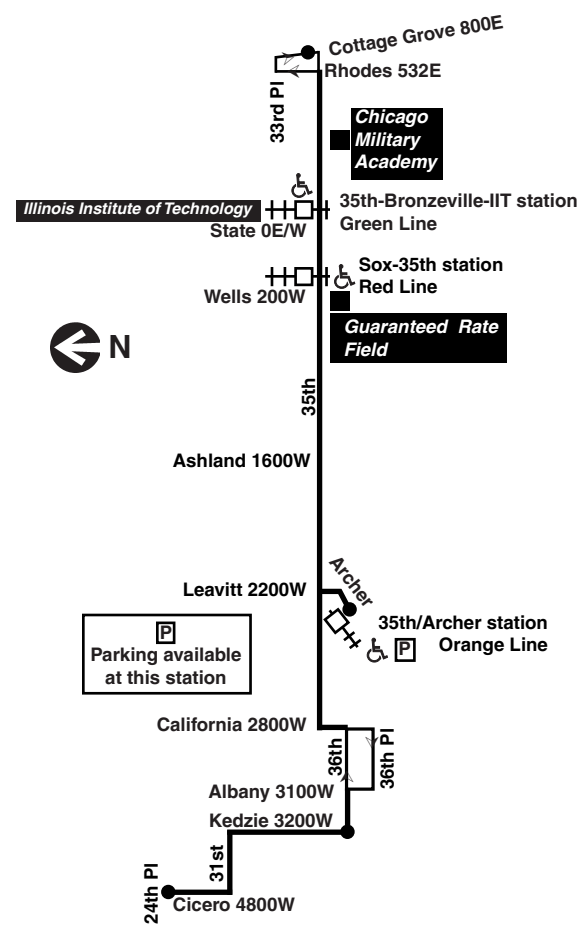

Federal law requires priority seating be designated for seniors and people with disabilities. **Please stand up** and yield these seats when needed for qualifying riders or when asked.

Schedules and other info in this timetable are subject to change. CTA does not assume responsibility for errors in timetables nor for inconvenience or damage resulting from delays.

Pay close attention to destination signs and announcements when boarding: added service may sometimes be provided over portions of this or any bus route and some trips can end before the furthest terminal on a line depending on service needs or time of day.

Bicycle racks are installed on the front of all CTA buses and are allowed on CTA trains during certain hours. See our Bike & Ride brochure or webpage for help on how to use racks and more.

Know before you go: Get alerts from us by text or e-mail about planned service changes every week or instant alerts for unplanned reroutes and disruptions. Sign up for CTA Updates today at transitchicago.com/updates.

For more travel information, use the Ventra app or call the RTA Travel Information Center at 312-836-7000. *Para obtener mayor información, en Español, llame al Centro de Información a 312-836-7000.*

Chicago Transit Authority

35 31st/35th

Effective Aug. 25, 2024

Monday thru Friday #35 31st/35th